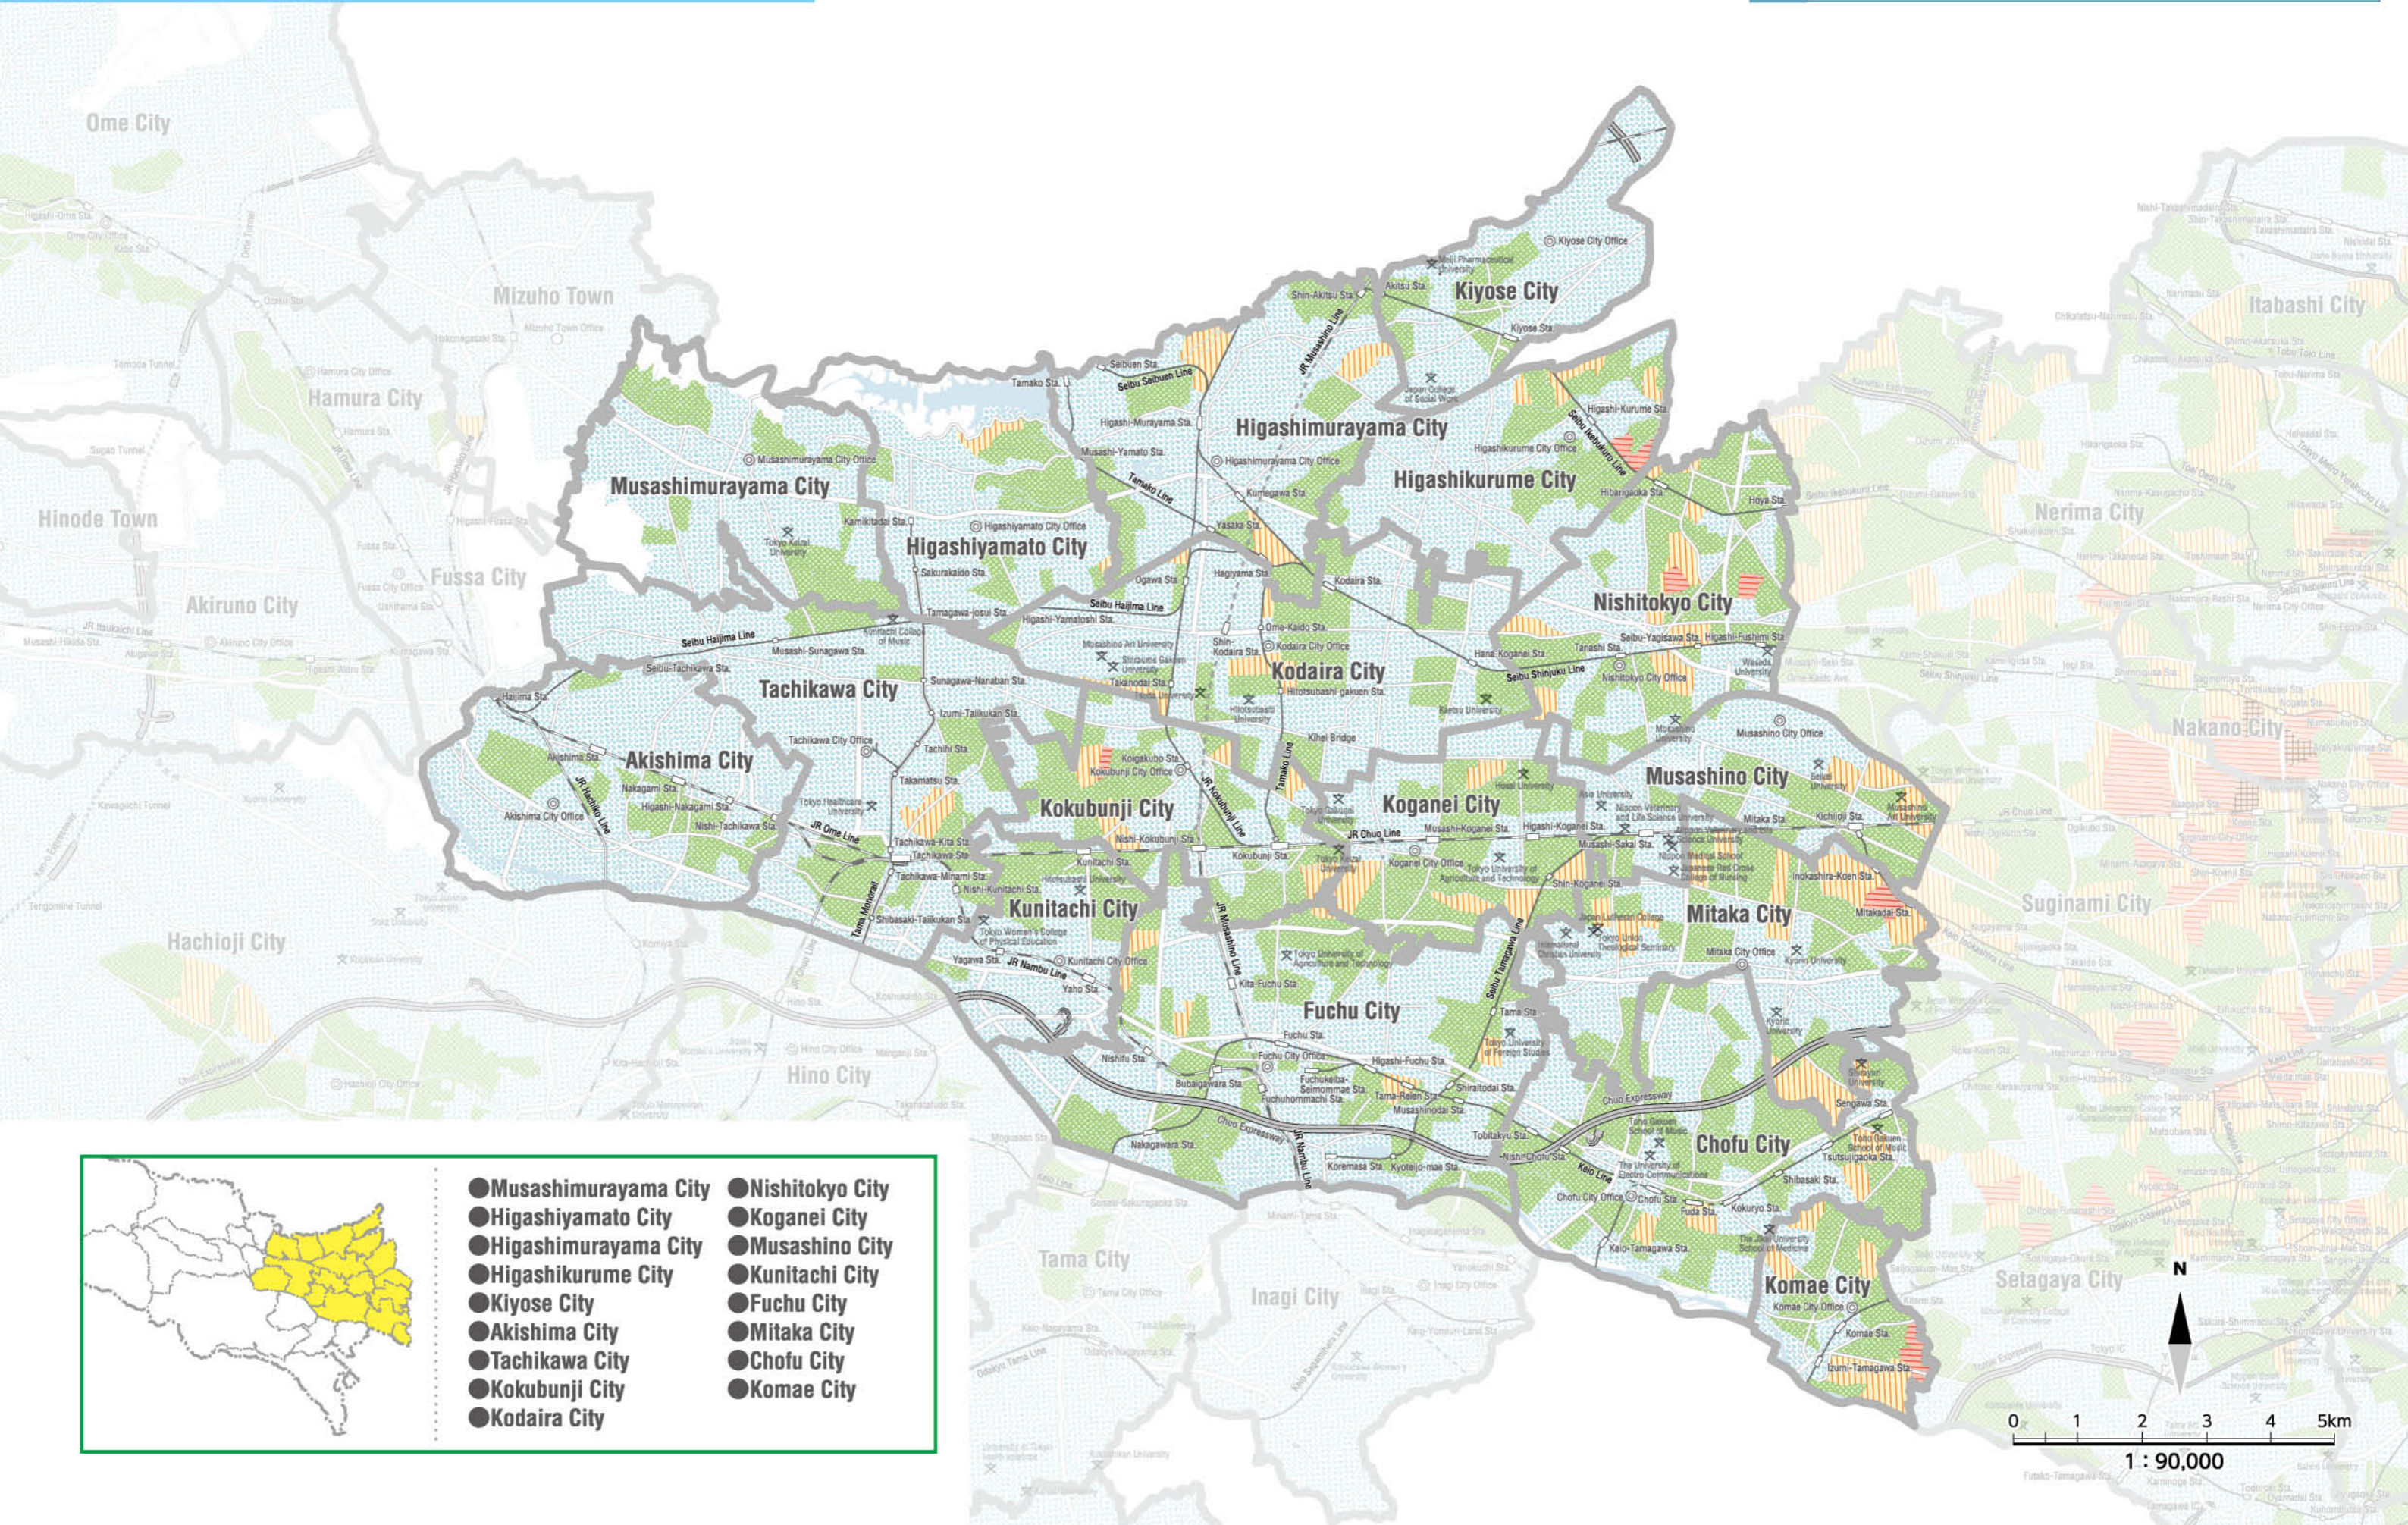

24 North Tama Area

- Musashimurayama City
- Higashiyamato City
- Higashimurayama City
- Higashikurume City
- Kiyose City
- Akishima City
- Tachikawa City
- Kokubunji City
- Kodaira City
- Nishitokyo City
- Koganei City
- Musashino City
- Kunitachi City
- Fuchu City
- Mitaka City
- Chofu City
- Komae City